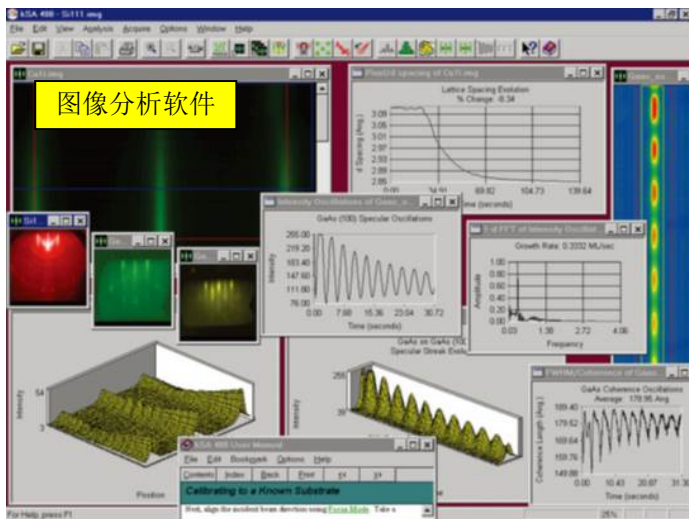

# RHEED图像分析系统

## RHEED Analytical System

型号: ASRD-kSA400

设备名称	RHEED图像分析系统	备注
型号	ASRD-kSA400	
概要	The multipurpose k700-12 detector (12-bit bit depth, 1/2" CCD, 656 x 492 pixels, 88fps),	根据需要可选择
	Standard hardware (such as PoE GigEframe digitization board for PCIe2 slot, flange mount, optics, and cabling),	根据需要可选择
	kSA 400 software and one analysis only key as listed in the kSA400 Product Specifications.	
	Computer and monitor	
电源	单相 220V 10A	选配: 差分排气系统 根据需要选配