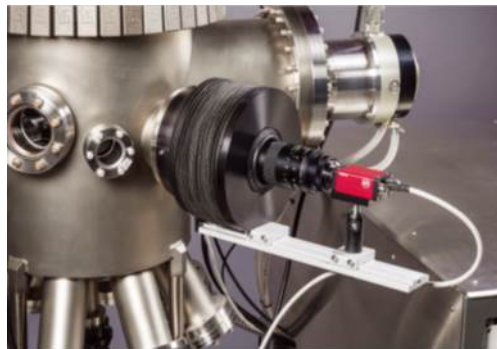

## RHEED Analytical System

型号: ASRD-kSA400

设备名称	RHEED图像分析系统	备注
型号	ASRD-kSA400	
概要	The multipurpose k700-12 detector (12-bit bit depth, 1/2" CCD, 656 x 492 pixels, 88fps),	根据需要可选择
	Standard hardware (such as PoE GigEframe digitization board for PCIe2 slot, flange mount, optics, and cabling),	根据需要可选择
	kSA 400 software and one analysis only key as listed in the kSA400 Product Specifications.	
	Computer and monitor	
电源	单相 220V 10A	选配: 差分排气系统 根据需要选配