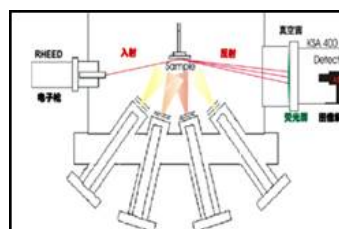

## RHEED Analytical System

型号: ASRD-kSA400

设备名称	RHEED图像分析系统	备注
型号	ASRD-kSA400	
概要	The multipurpose k700-12 detector (12-bit bit depth, 1/2" CCD, 656 x 492 pixels, 88fps),	根据需要可选择
	Standard hardware (such as PoE GigEframe digitization board for PCIe2 slot, flange mount, optics, and cabling),	根据需要可选择
	kSA 400 software and one analysis only key as listed in the kSA400 Product Specifications.	
	Computer and monitor	
电源	单相 220V 10A	选配: 差分排气系统 根据需要选配